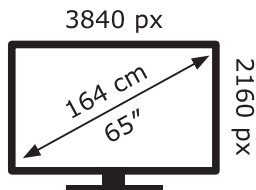

ENERG ⚡

LG Electronics

65UQ75006LF

108 kWh/1000h

ABCDEF**G**

154 kWh/1000h

2019/2013